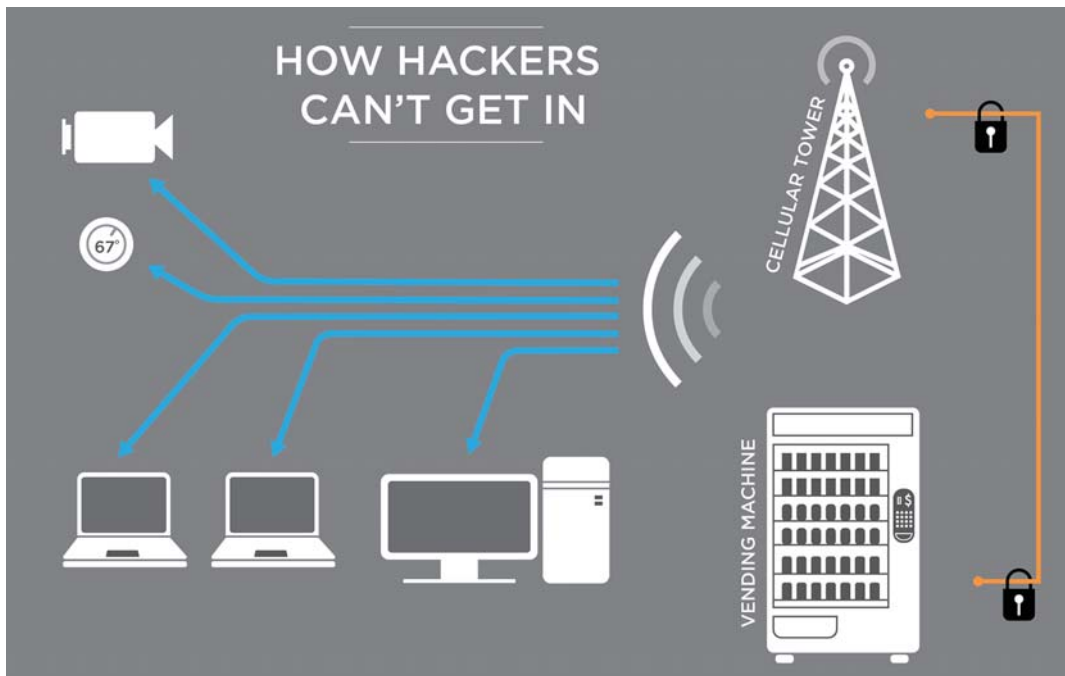

CAN HACKERS GET INTO MY NETWORK THROUGH THE VENDING MACHINE?

Recently there have been many articles about security breaches happening through connected devices like thermostats and security cameras. Unlike these devices which are connected to your internal network, **your vending machine does not use your network and cannot be used to get into your network.**

HACKER PROOF

Your vending machine does not interact with your network, WiFi, Ethernet, etc. It has a virtual private network on top of the cellular network. It communicates only through the cell towers. Even if hackers got into this private network (unlikely) they would not have access into your office.