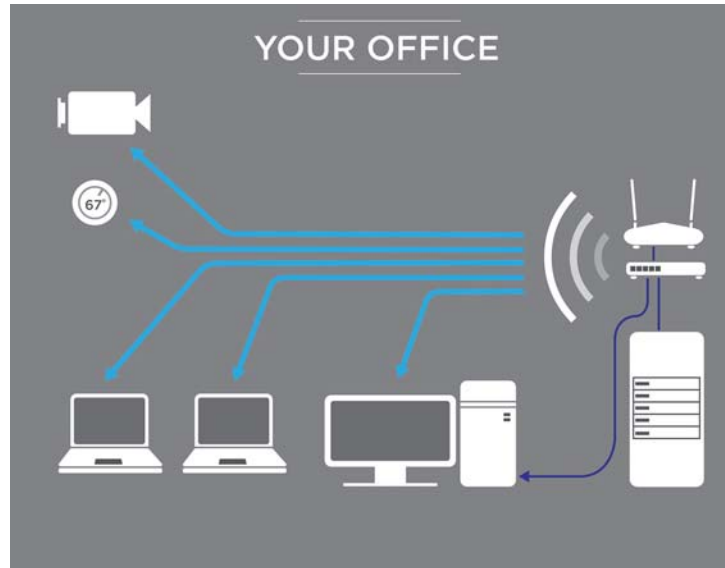

CAN HACKERS GET INTO MY NETWORK THROUGH THE VENDING MACHINE?

Recently there have been many articles about security breaches happening through connected devices like thermostats and security cameras. Unlike these devices which are connected to your internal network, **your vending machine does not use your network and cannot be used to get into your network.**

HACKER PROOF

Your vending machine does not interact with your network, WiFi, Ethernet, etc. It has a virtual private network on top of the cellular network. It communicates only through the cell towers. Even if hackers got into this private network (unlikely) they would not have access into your office.